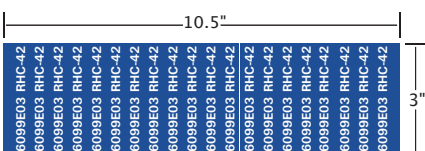

PIPE MARKER STYLES

Style 1A

Letter Height	3.5"
Pipe Size	Over 10"
Card Dimensions	4" x 24"

Style 1

Letter Height	2"
Pipe Size	6" - 10"
Card Dimensions	2.25" x 14"

Style 2

Letter Height	1.25"
Pipe Size	2.5" - 6"
Card Dimensions	4" x 12"
Sticker Dimensions	2" x 12"

Style 4

Letter Height	0.75"
Pipe Size	1" - 2"
Card Dimensions	3" x 16"
Sticker Dimensions	1.5" x 8"

Style 4sm (small letter)

Letter Height	0.50"
Pipe Size	0.75" - 2"
Card Dimensions	2" x 16"
Sticker Dimensions	1" x 8"

Style 20

Letter Height	0.375"
Pipe Size	0.50" - 0.75"
Card Dimensions	3" x 10.5"
Sticker Dimensions	0.5" x 3"

Style 20sm (small letter)

Letter Height	0.25"
Pipe Size	0.25" - 0.50"
Card Dimensions	3" x 10.5"
Sticker Dimensions	0.5" x 3"